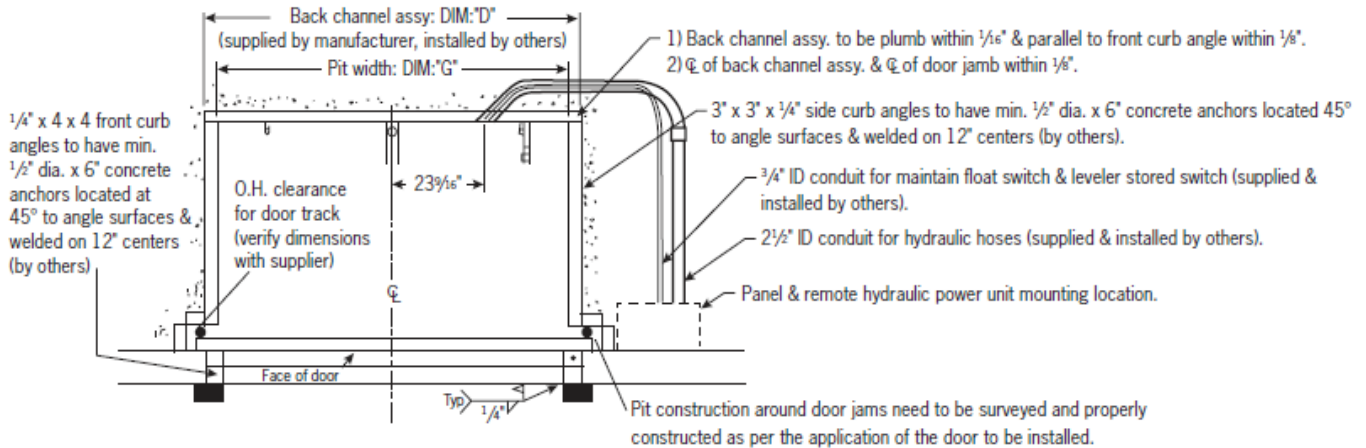

Perma Tech, Inc.

"Your Single Source for ALL Your Loading Dock Needs"

PIT DETAIL

PermaDOCK-VSL

Vertical Storing Dock Leveler

PIT DIMENSIONS

MODEL	DIM "A"	DIM "B"	DIM "C"	DIM "D"	DIM "E"	DIM "F"	DIM "G"
76	64"	12"	12.5"	91"	83"	86"	85"
78	88"	12"	12.5"	91"	83"	86"	85"

- ① Recommended bumper height = 50"
- ② Recommended dock height = 50"
- ③ Recommended door opening height = 10'0" minimum

363 Hamburg Street | Buffalo, NY 14204

TF: (800) 362-7325 | P: (716) 854-0707

sales@permatechinc.com | www.permatechinc.com