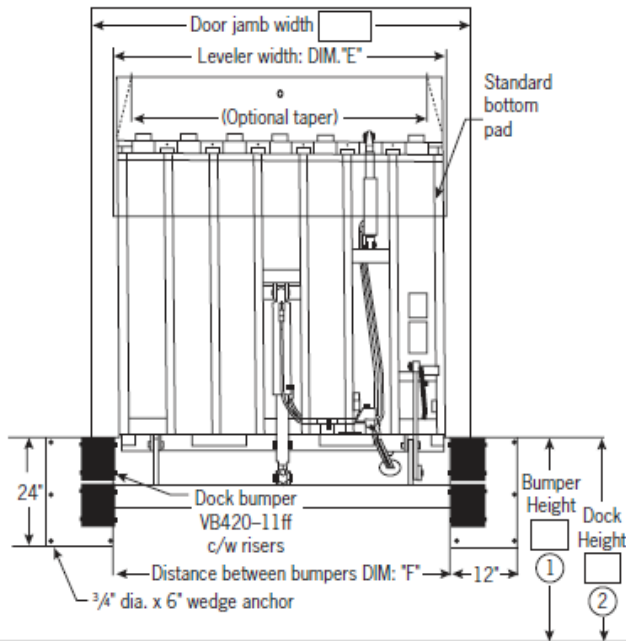

Perma Tech, Inc.

"Your Single Source for ALL Your Loading Dock Needs"

PIT DETAIL

PermaDOCK-VSL

Vertical Storing Dock Leveler

PIT DIMENSIONS

MODEL	DIM "A"	DIM "B"	DIM "C"	DIM "D"	DIM "E"	DIM "F"	DIM "G"
76	64"	12"	12.5"	91"	83"	86"	85"
78	88"	12"	12.5"	91"	83"	86"	85"

- ① Recommended bumper height = 50"
- ② Recommended dock height = 50"
- ③ Recommended door opening height = 10'0" minimum

363 Hamburg Street | Buffalo, NY 14204

TF: (800) 362-7325 | P: (716) 854-0707

sales@permatechinc.com | www.permatechinc.com