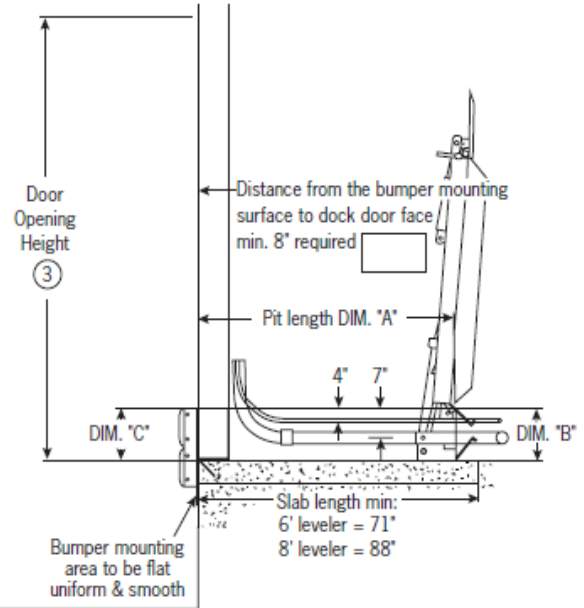

Perma Tech, Inc.

"Your Single Source for ALL Your Loading Dock Needs"

PIT DETAIL

PermaDOCK-VSL

Vertical Storing Dock Leveler

PIT DIMENSIONS

MODEL	DIM "A"	DIM "B"	DIM "C"	DIM "D"	DIM "E"	DIM "F"	DIM "G"
76	64"	12"	12.5"	91"	83"	86"	85"
78	88"	12"	12.5"	91"	83"	86"	85"

- ① Recommended bumper height = 50"
- ② Recommended dock height = 50"
- ③ Recommended door opening height = 10'0" minimum

363 Hamburg Street | Buffalo, NY 14204

TF: (800) 362-7325 | P: (716) 854-0707

sales@permatechinc.com | www.permatechinc.com